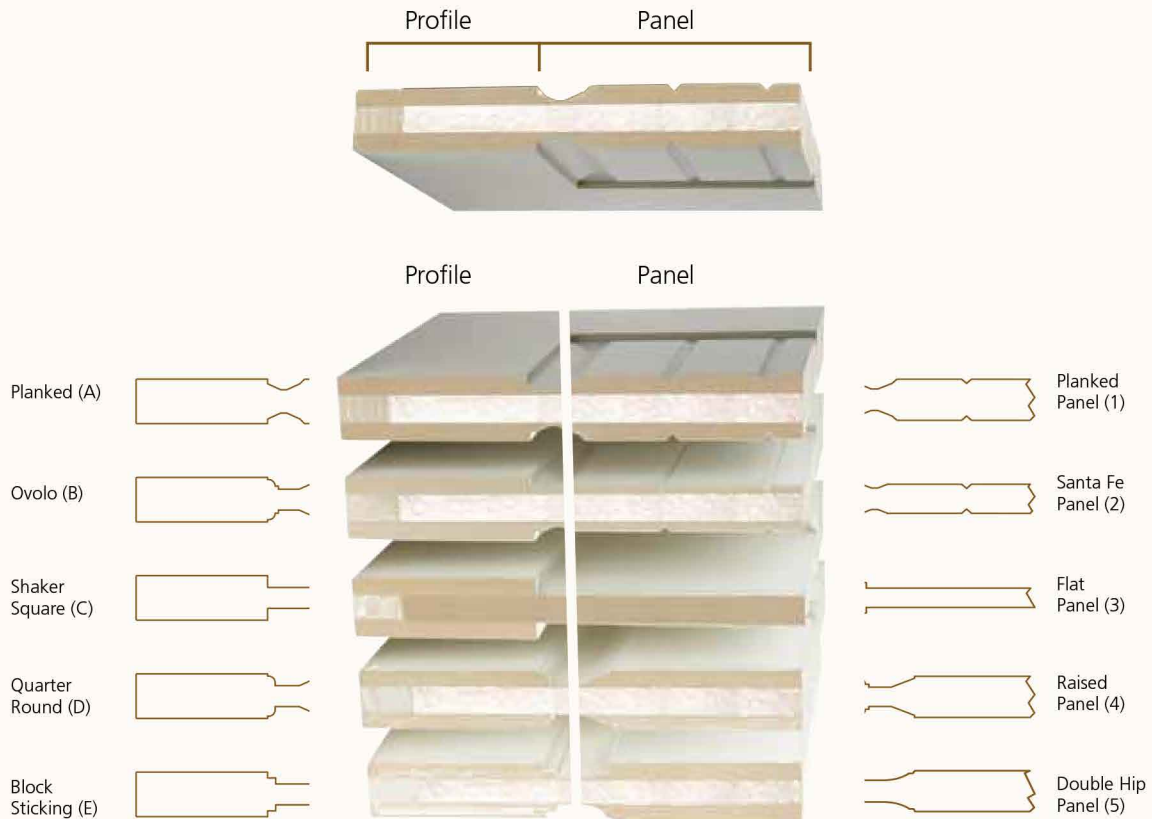

PREMIUM ROUTER CARVED DOORS

design collection doors

PROFILE AND PANEL OPTIONS

Mix and match any of the five profile options or two raised moulding options.

RAISED MOULDING

Standard
MDF Door

Low Profile (L)

High Profile (H)